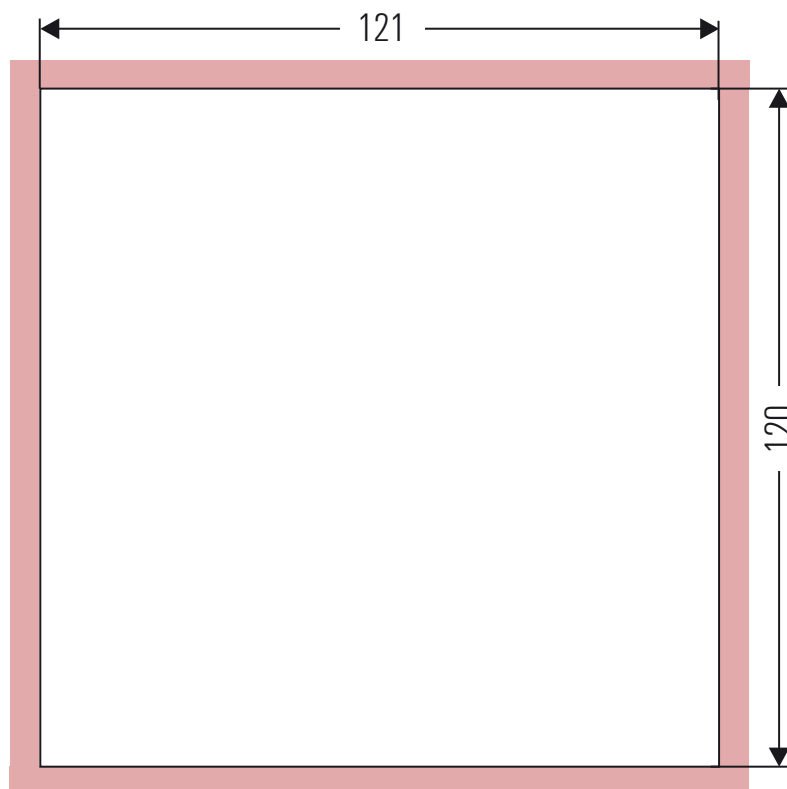

Layout: Please send individual pages in logical order in one PDF (page 1, 2, 3, 4, etc). Do NOT send double pages.
Please always add a bleed area of 3 mm (in addition to the trimmed size) and do not place text elements closer than 3mm to the bleed area.
All data should be arranged in CMYK mode.

Dimensions in mm

 Bleed area of 3 mm