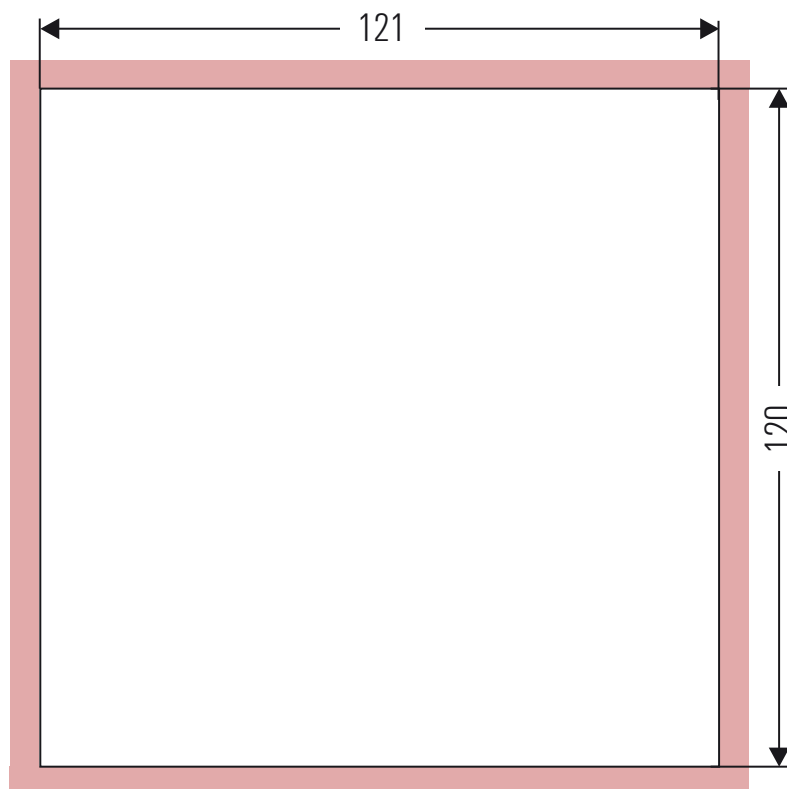

Layout: Please always add a bleed area of 3 mm (in addition to the trimmed size) and do not place text elements closer than 3mm to the bleed area. All data should be arranged in CMYK mode.

Dimensions in mm

 Bleed area of 3 mm